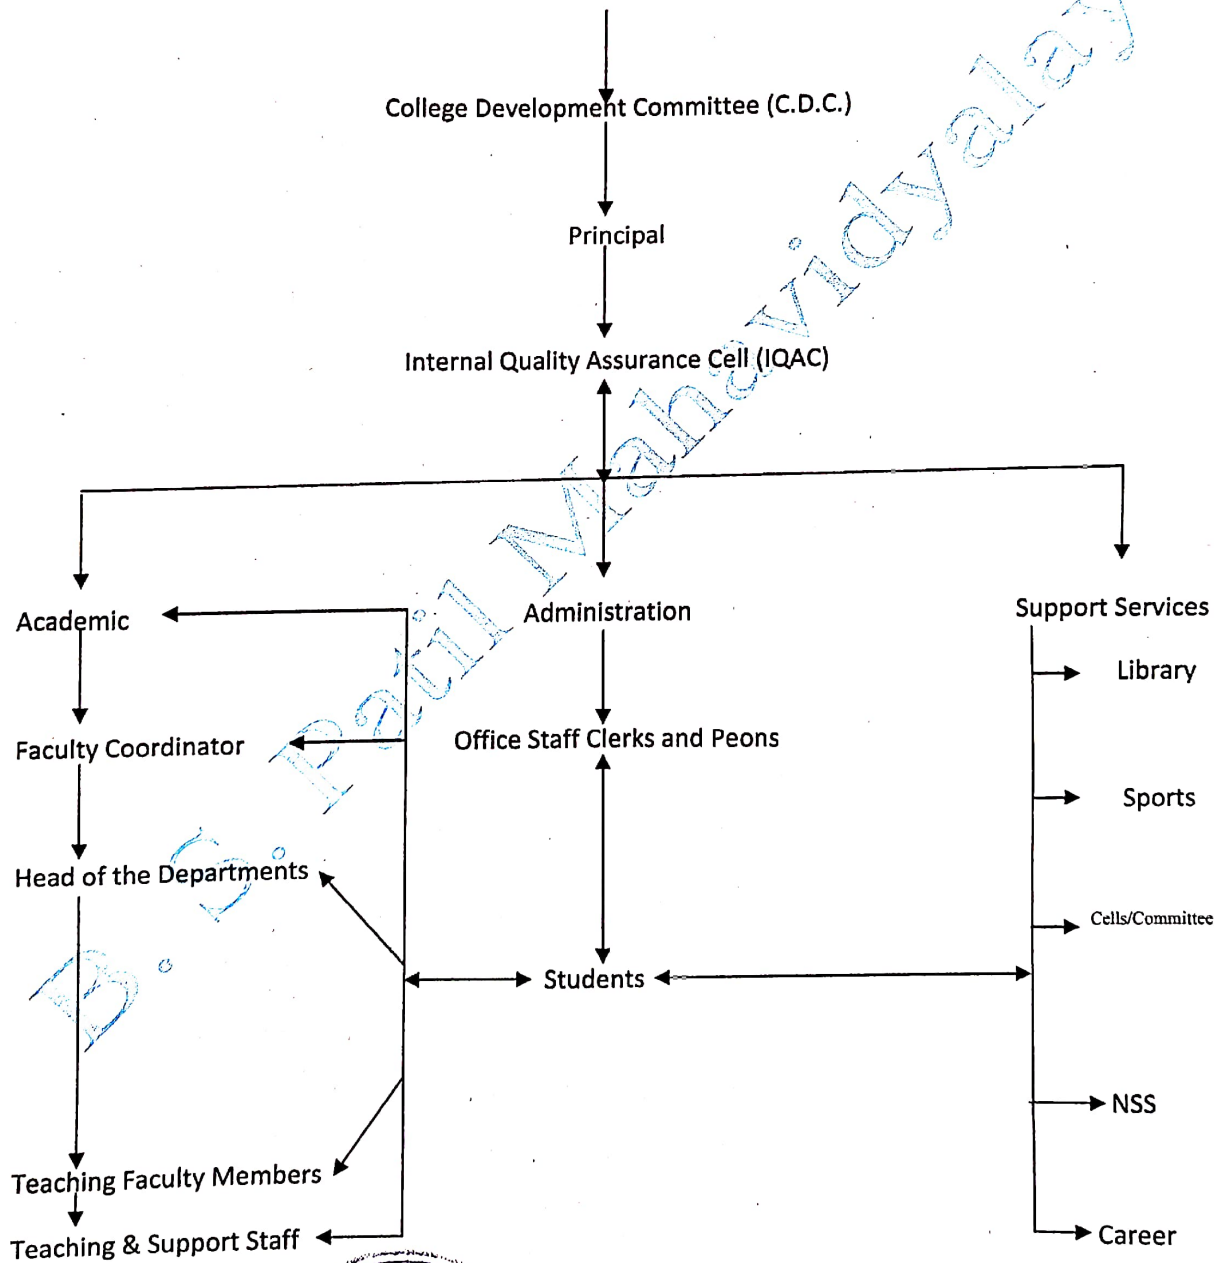

Bhagwantrao Shivaji Patil Mahavidyalaya, Paratwada

Dist. Amravati

Organogram

ORGANOGRAM OF THE INSTITUTION

Bhartiya Vidya Mandir, Amravati (Governing Body)

[Signature]
Principal

Bhagwantrao Shivaji Patil Mahavidyalaya
Achalpur Camp, Paratwada