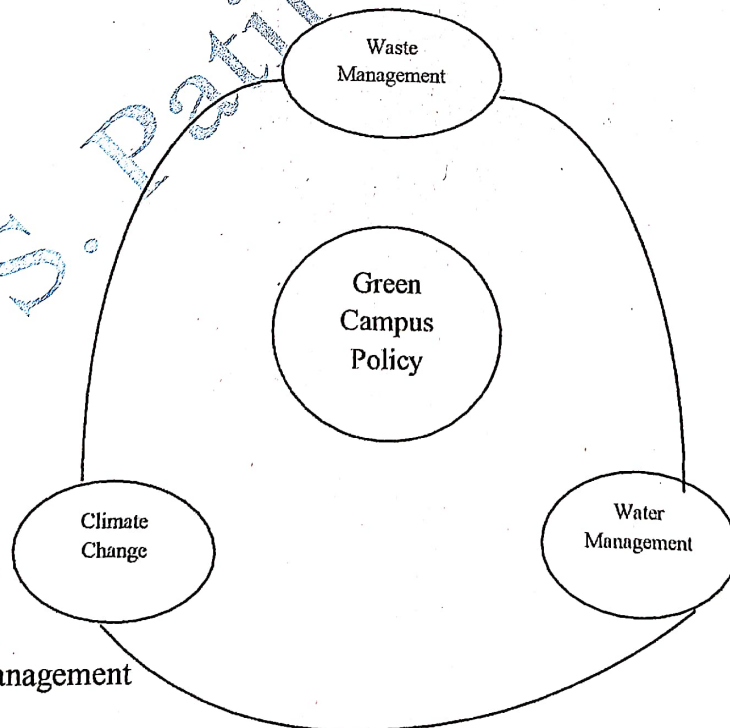

Bhagwantrao Shivaji Patil Mahavidyalaya, Paratwada

Dist. Amravati

Green Campus Policy

Green Campus is a space where environmental friendly practices and education combine to promote sustainable and eco-friendly practices in the campus. The Green Campus concept offers an institution the opportunity to take the lead in redefining its environmental culture and developing new strategies by creating sustainable solution to environmental, social, economic needs of mankind.

College environment Aims and Objectives -

- The college is striving to develop its campus on self-sustainable basis in the area of water, cleanliness and power.
- The faculty members, students have to contribute collectively to develop an eco-friendly sustainable campus and disseminate the concept of eco-friendly culture to the nearby community.
- Awareness creation about environmental issues among students and employees including climate change.
- In pursuing our programme of improved environmental performance, we take care of following major areas-

Waste Management

Objectives -